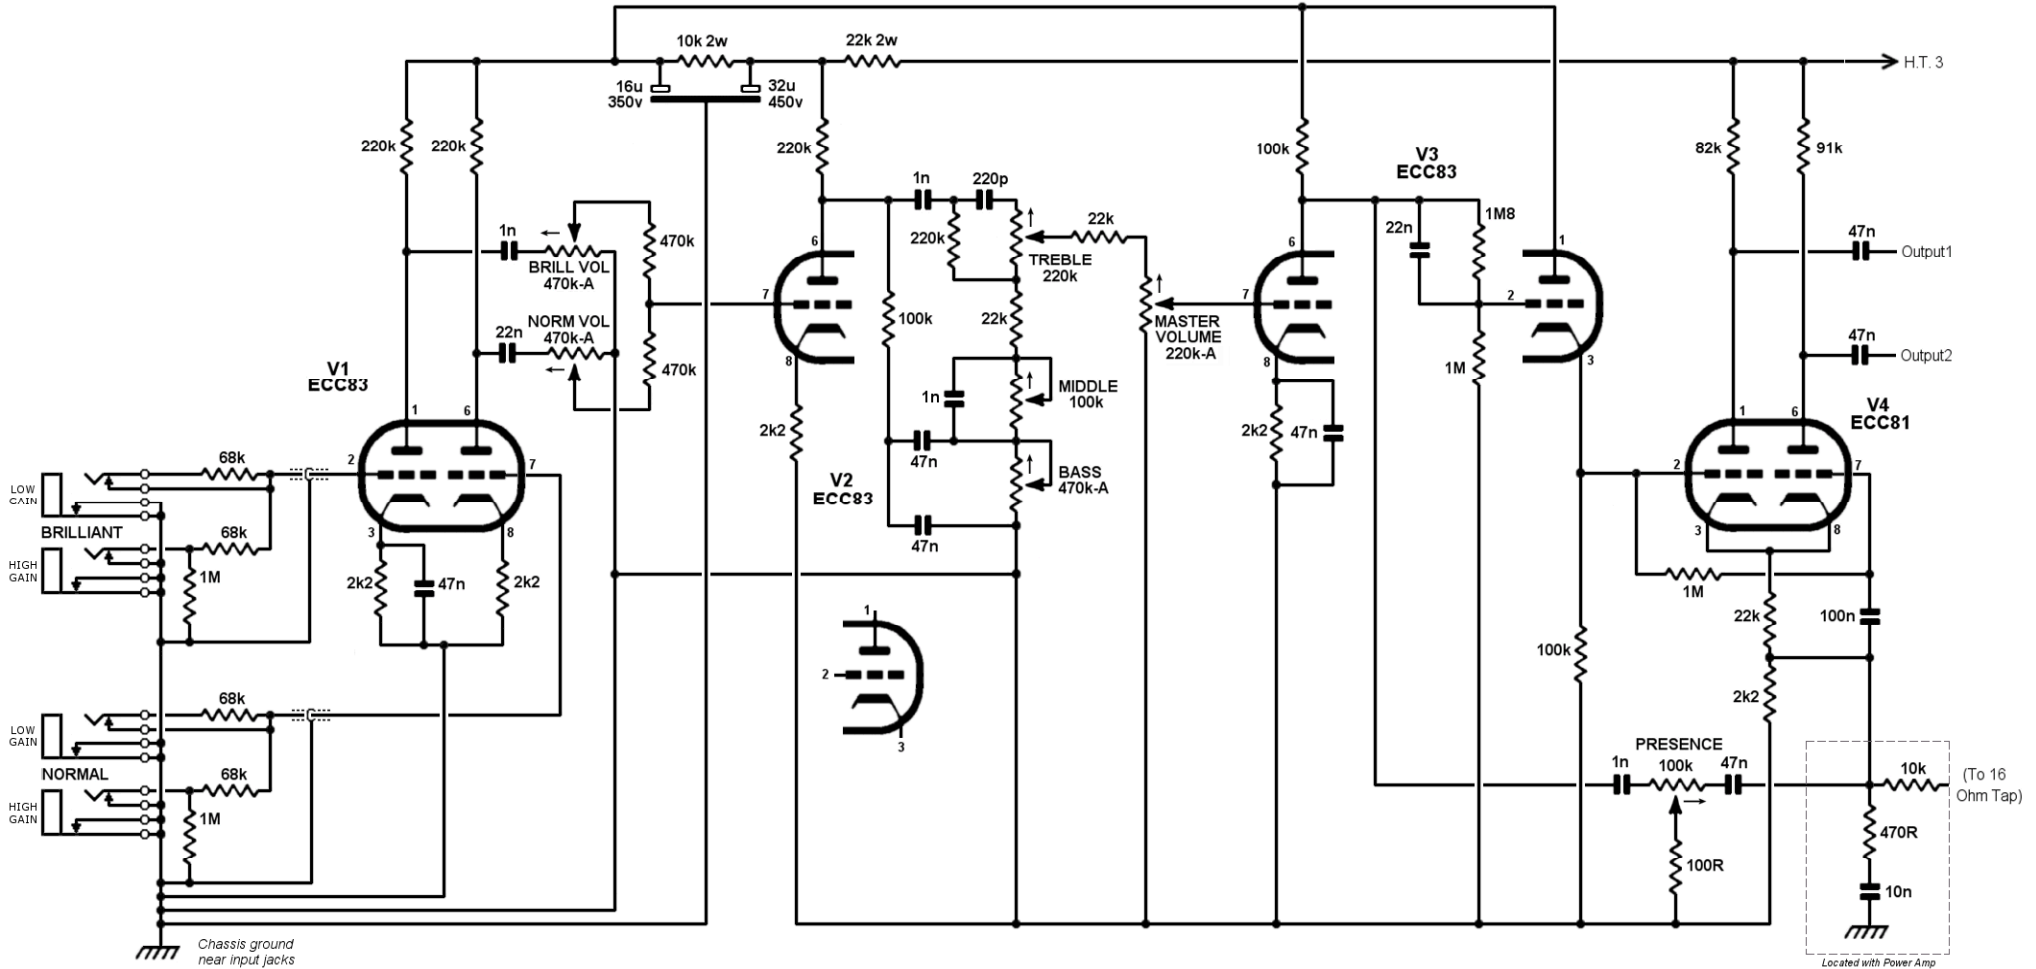

HIWATT

Early 70s Four-Input Preamp

Drawing rev. 2.0 - Mark Huss
 (As implemented in #2130, built mid-1971)

Preamp Tubes, View from Top of Chassis