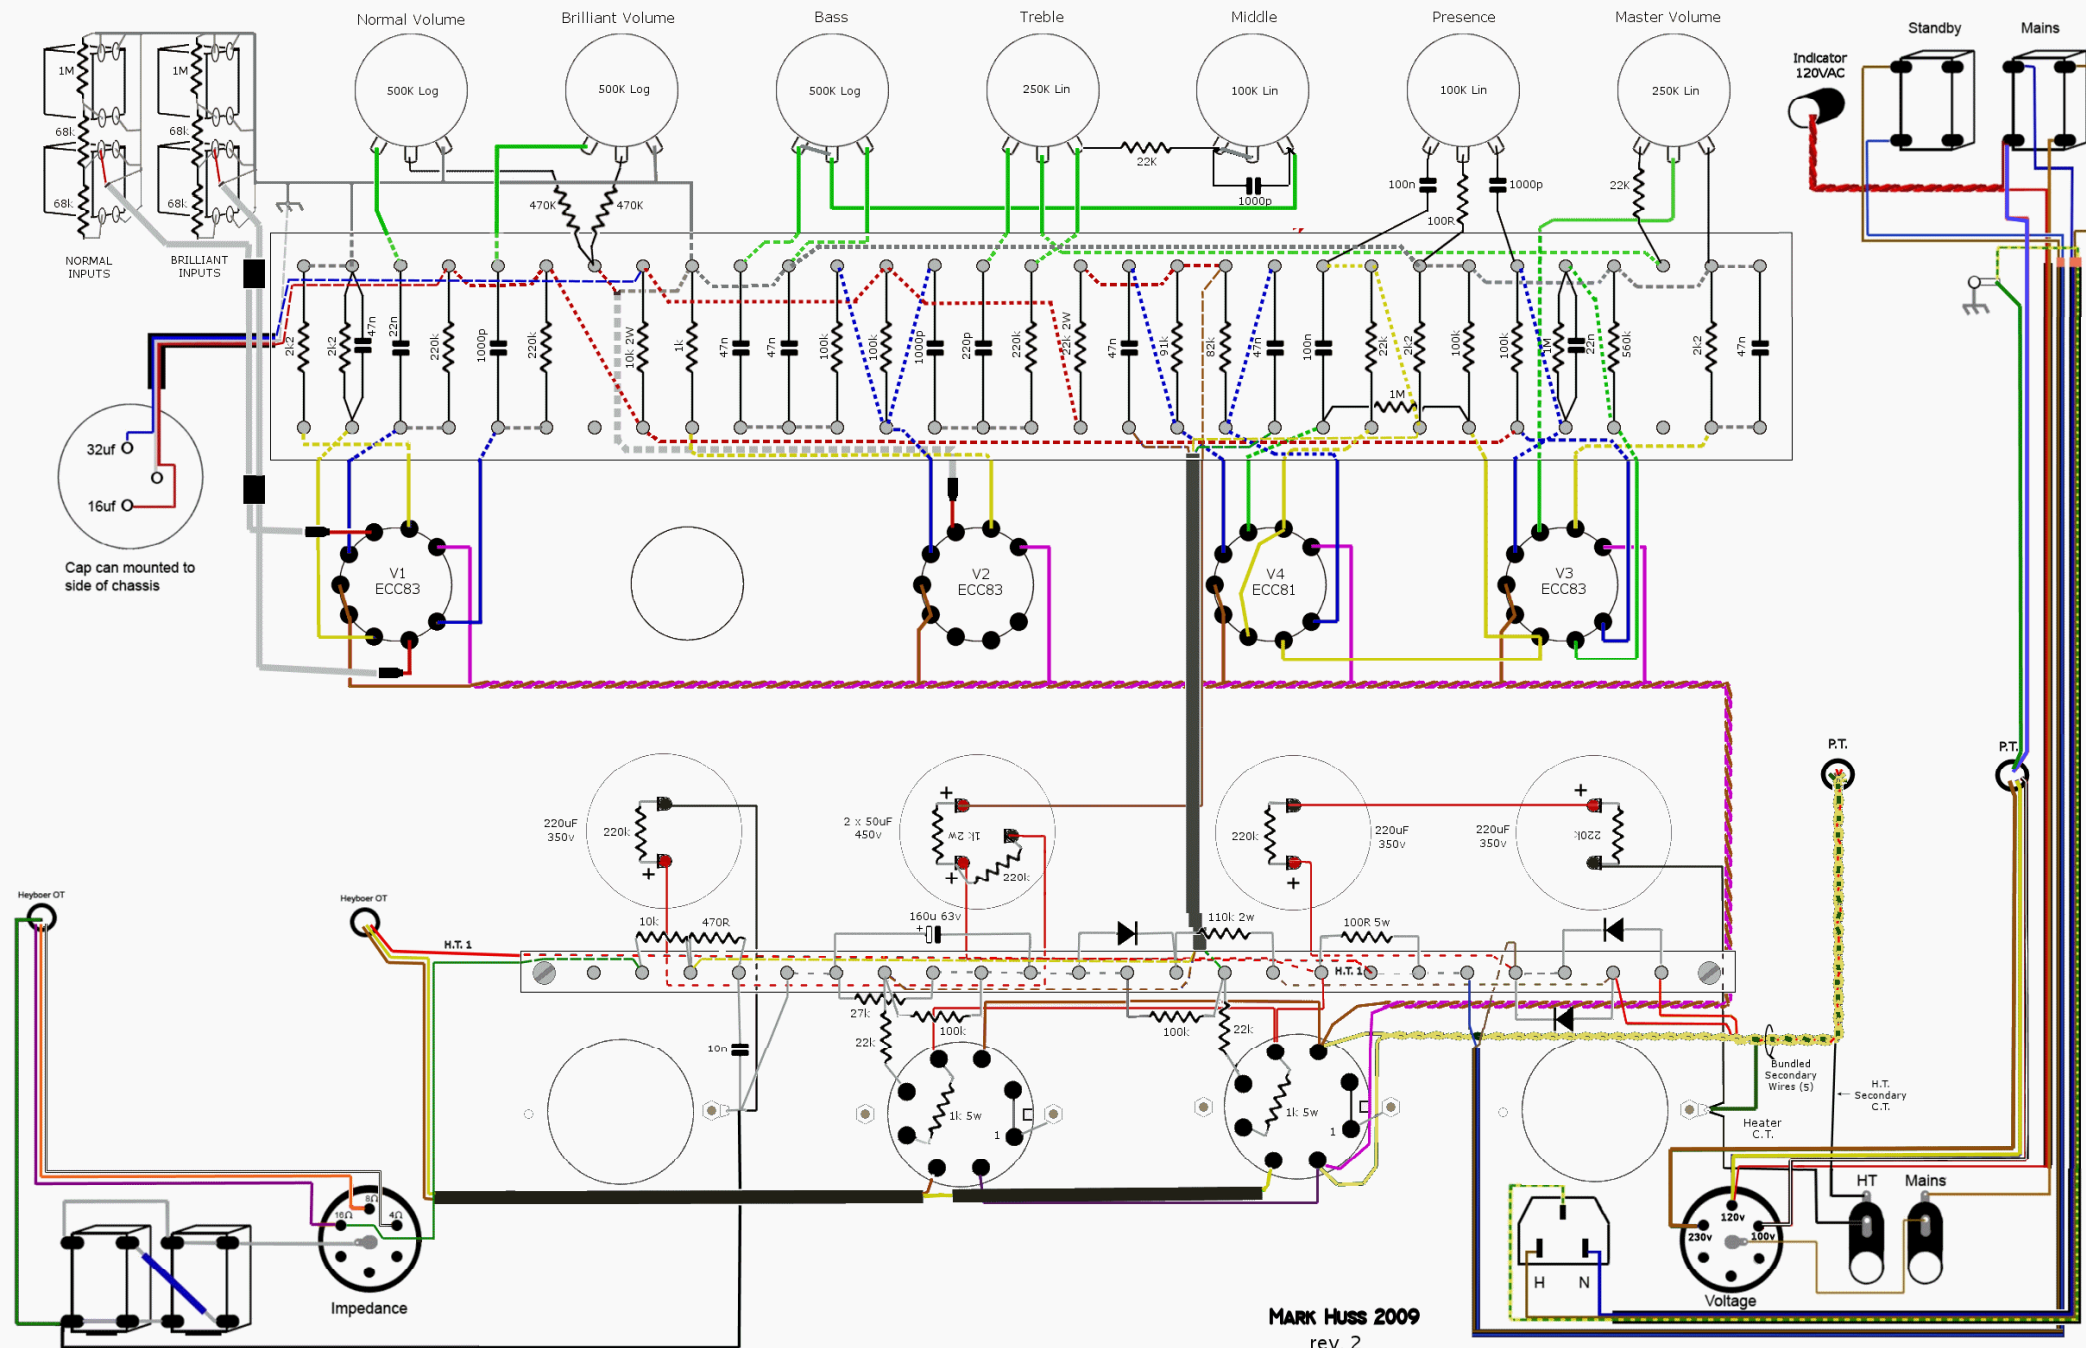

HIWATT DR504 LAYOUT (EARLY 70's)

MARK HUSS 2009
rev. 2